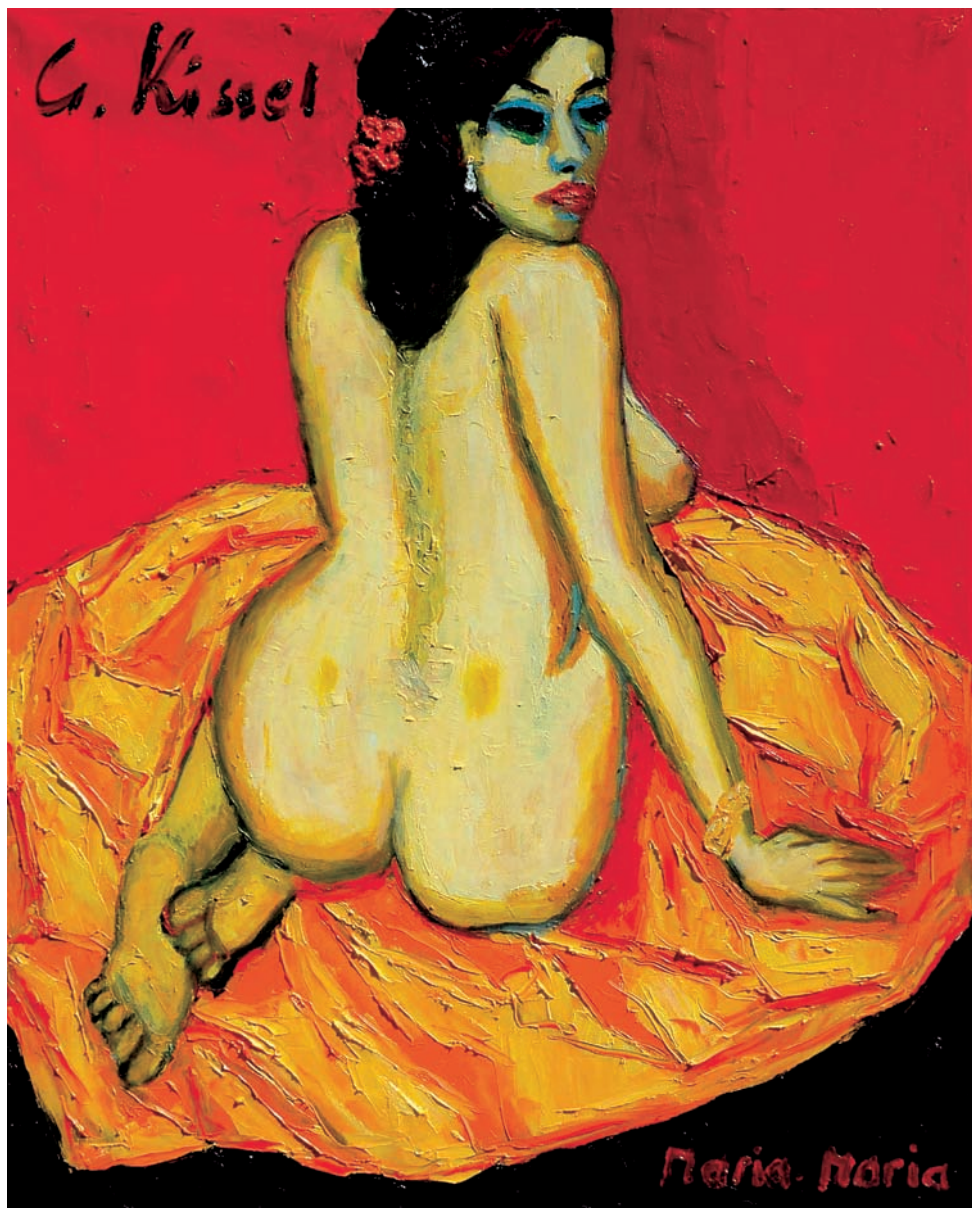

Half Nude in Black on Red
oil on canvas 80 x 100 cms