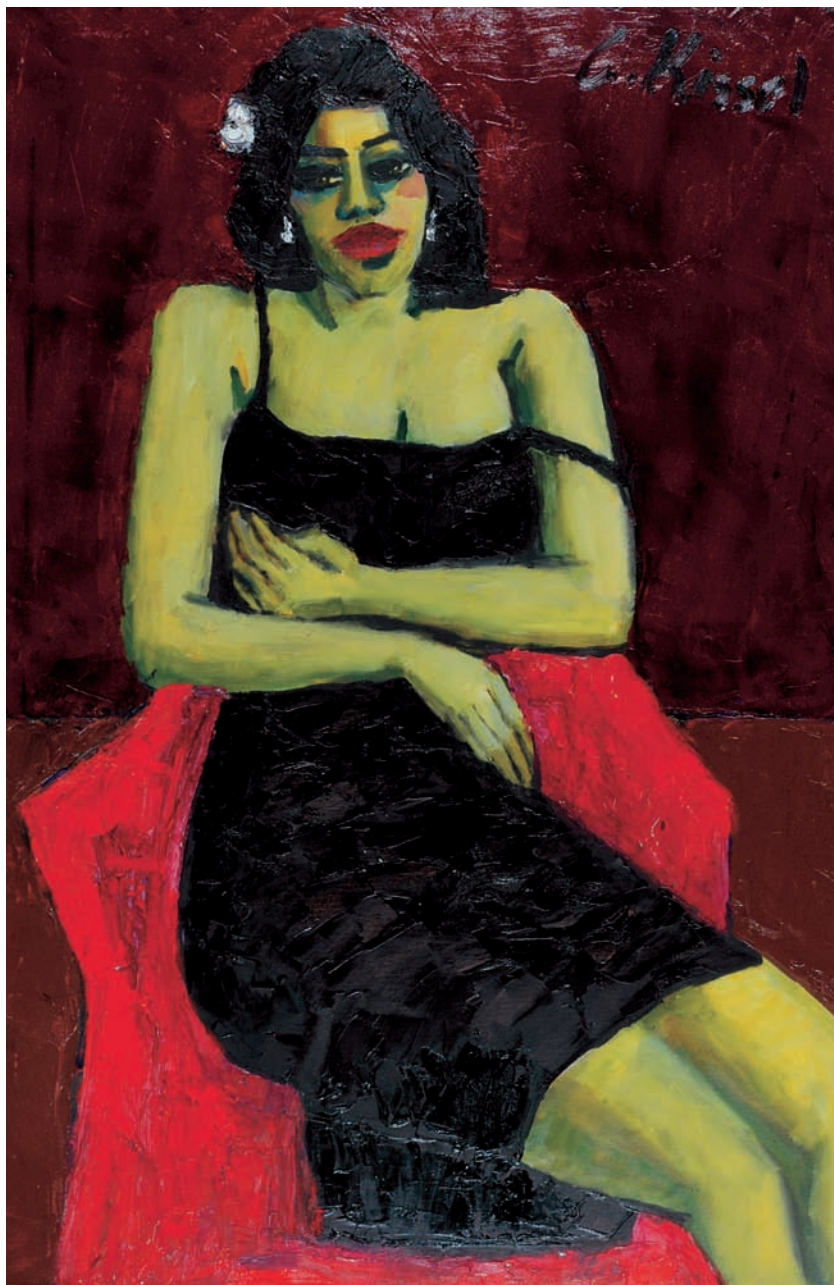

A Tribute *Kissel* 1939-2008

Nude with Dog
oil on canvas 100 x 120 cms

Sonja and Corinna
oil on canvas 100 x 120 cms

A TRIBUTE

Kissel

1939 - 2008

on Thursday 18th September
6-8pm

Exhibition continues until 5th October

Nude on yellow and white Sheets
oil on canvas 120 x 80 cms

Two Flower Pots
oil on canvas 100 x 80 cms

Lady in Black

oil on canvas 120 x 80 cms

Blonde Nude

oil on canvas 100 x 80 cms

Elegant Lady

oil on canvas 100 x 80 cms