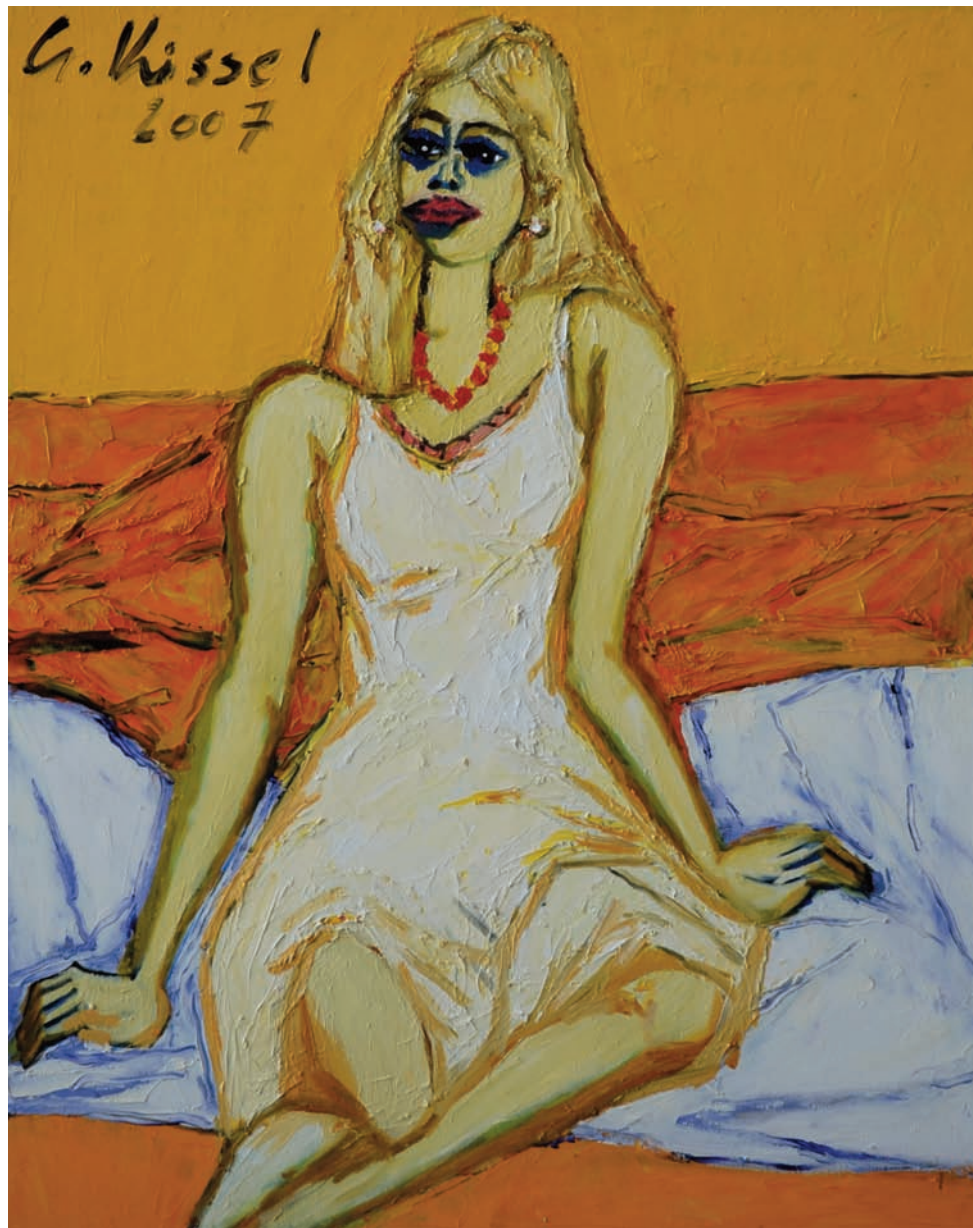

White Lilies, Lemons
oil on canvas 100 x 80 cms

Lulu 07

oil on canvas 100 x 80 cms