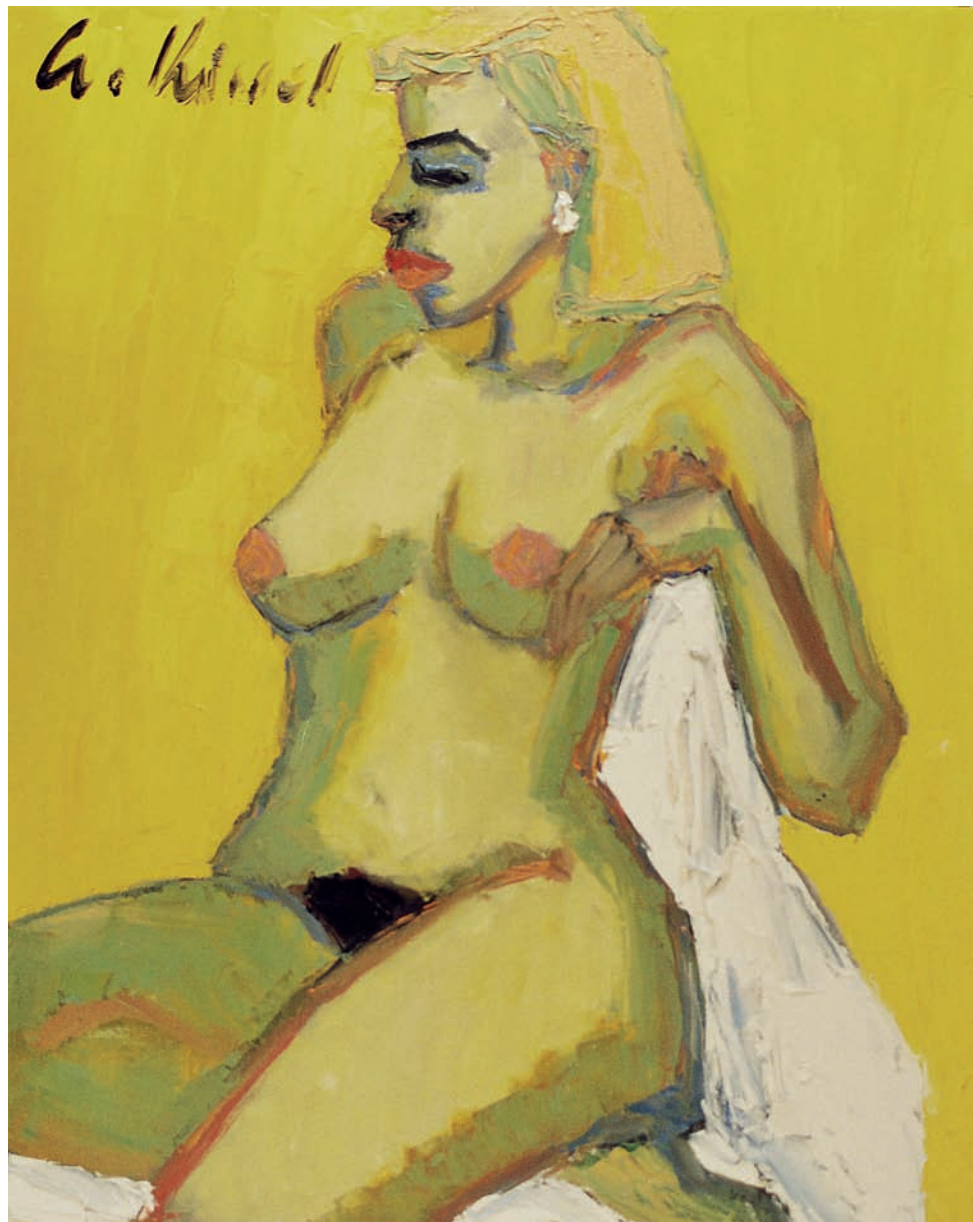

A Tribute *Kissel* 1939-2008

Nude with Dog
oil on canvas 100 x 120 cms

Sonja and Corinna
oil on canvas 100 x 120 cms

A TRIBUTE

Kissel

1939 - 2008

on Thursday 18th September
6-8pm

Exhibition continues until 5th October

Nude on yellow and white Sheets
oil on canvas 120 x 80 cms

Two Flower Pots
oil on canvas 100 x 80 cms

Lady in Black

oil on canvas 120 x 80 cms

Blonde Nude

oil on canvas 100 x 80 cms

Elegant Lady

oil on canvas 100 x 80 cms