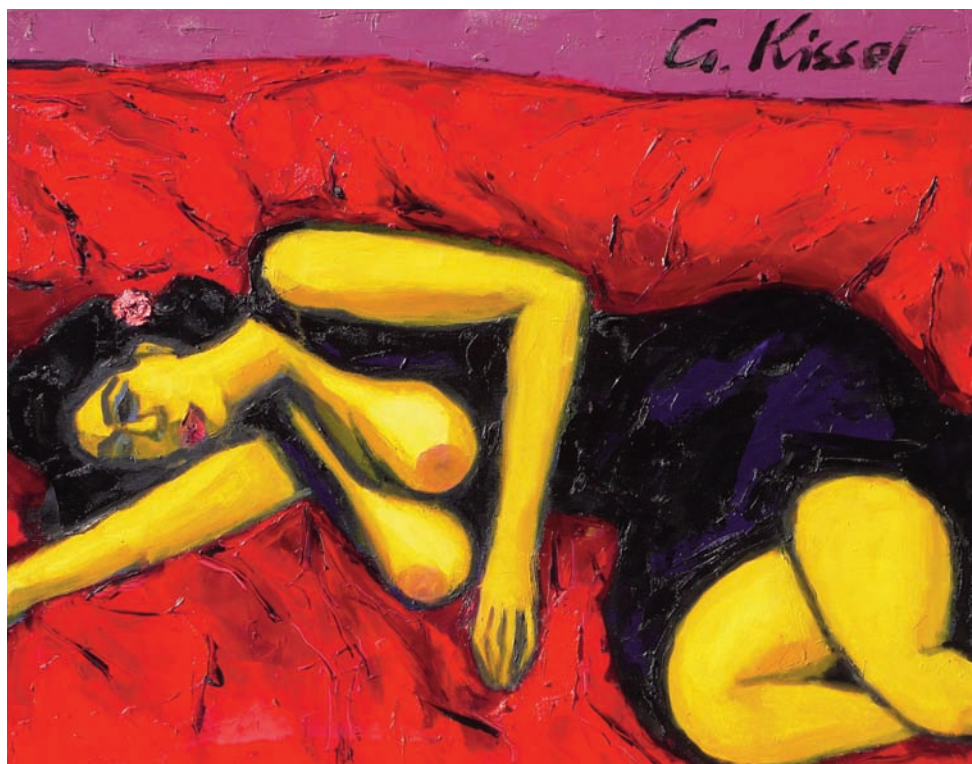

Peonies on Red and Blue
oil on canvas 74 x 92 cms